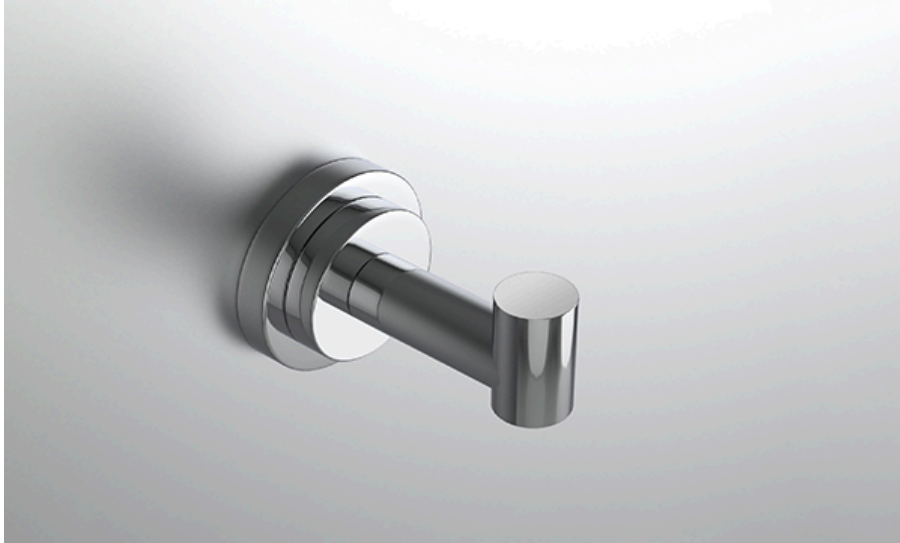

# neelnox

LET  
THERE  
BE **DESIGN.**

### FEATURES

- Premium 304 Grade Stainless Steel
- Solid Mount Construction
- Concealed Installation Hardware
- State of the art wall anchors included for installation on Dry wall or Tile

### ROBE HOOK

Model	Product	Finishes Available
ELC-RHS1	Robe Hook	Multiple finishes available. Over 23 finishes to choose from.

FINISHES			
	Polished (-P)	Antique Copper (-ACOP)	Polished Gold (-PGLD)
	Brushed (-B)	Polished Brass (-PBRS)	Brushed Copper (-BCOP)
	Brushed Gold (-BGLD)	Matte White (-WHT)	Brushed Rose Gold (-BRGD)
	Matte Black (-BLK)	Brushed Modern Bronze (-BMBRZ)	Brushed Black (-BRBLK)
	Oil Rubbed Bronze (-ORB)	Glossy White (-GWHT)	Polished Black (-PBLK)
	Brushed Brass (-BBRS)	Polished Rose Gold (-PRGD)	Antique Nickel (-ANKL)
	Brushed Bronze (-BBRZ)	Unlacquered Brass (-UBRS)	Black Nickel (-NKBL)
	Antique Brass (-ABRS)	Polished Nickel (-PNKL)	